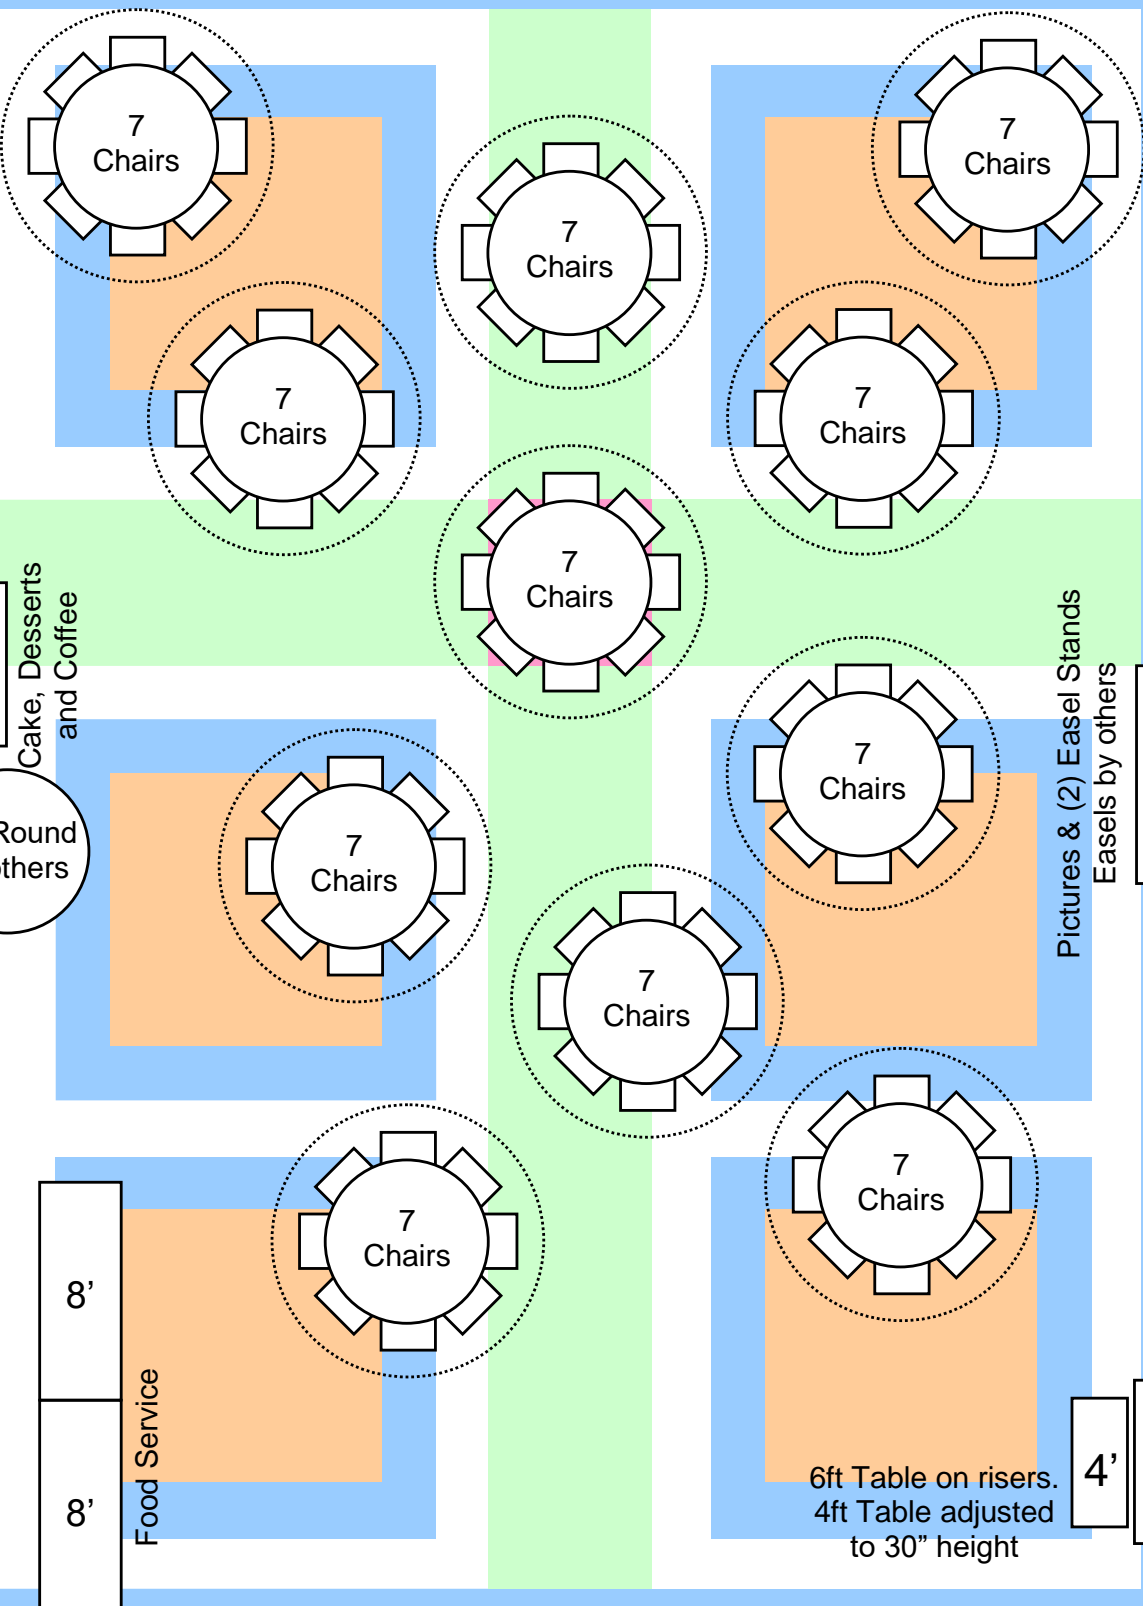

90<sup>th</sup> Birthday Party – September 11, 2021 (77)

Exit

6'

Cake, Desserts and Coffee

48" Round by others

8'  
8'

Food Service

Pictures & (2) Easel Stands  
Easels by others

8'

6ft Table on risers.  
4ft Table adjusted to 30" height

4'

6'

Kitchen/Beverage Area

Entrance

Restrooms