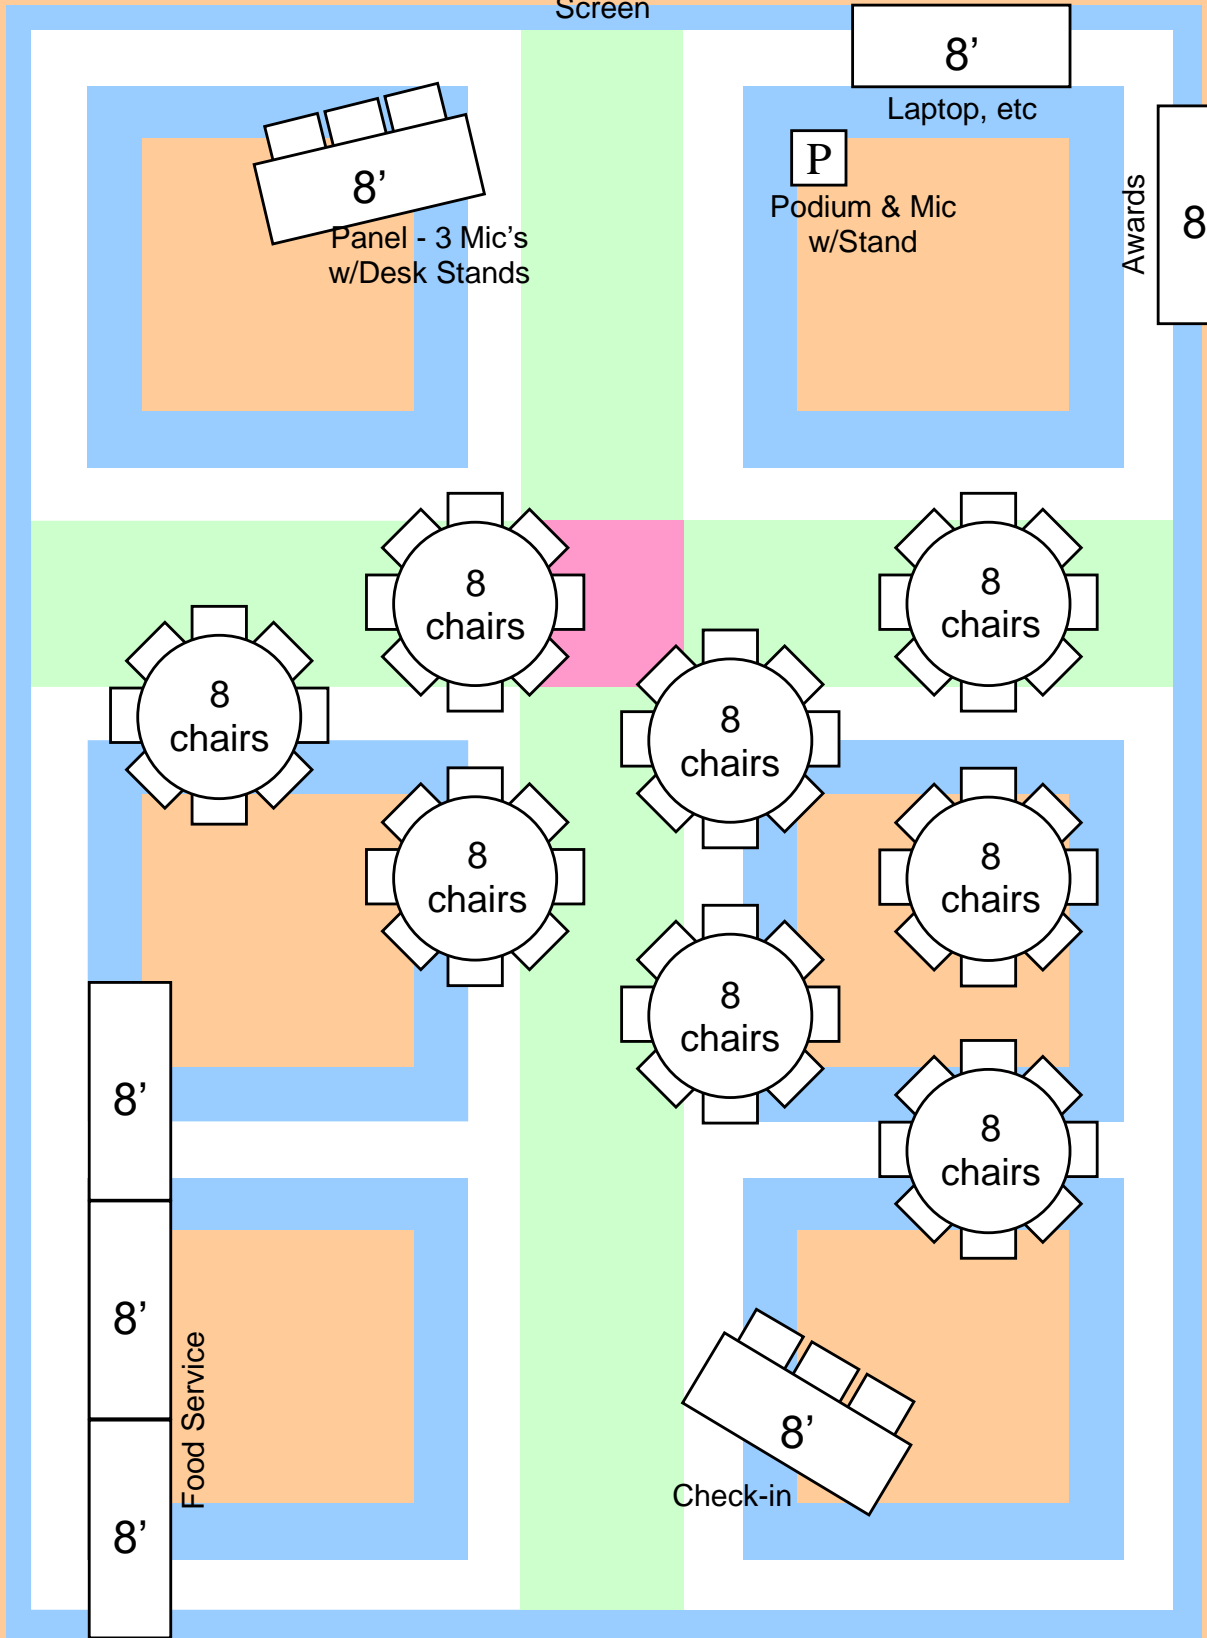

Training Workshop with Panelists – July 17, 2020 (60)

Exit

Screen

Kitchen/Beverages

Entrance

Restrooms