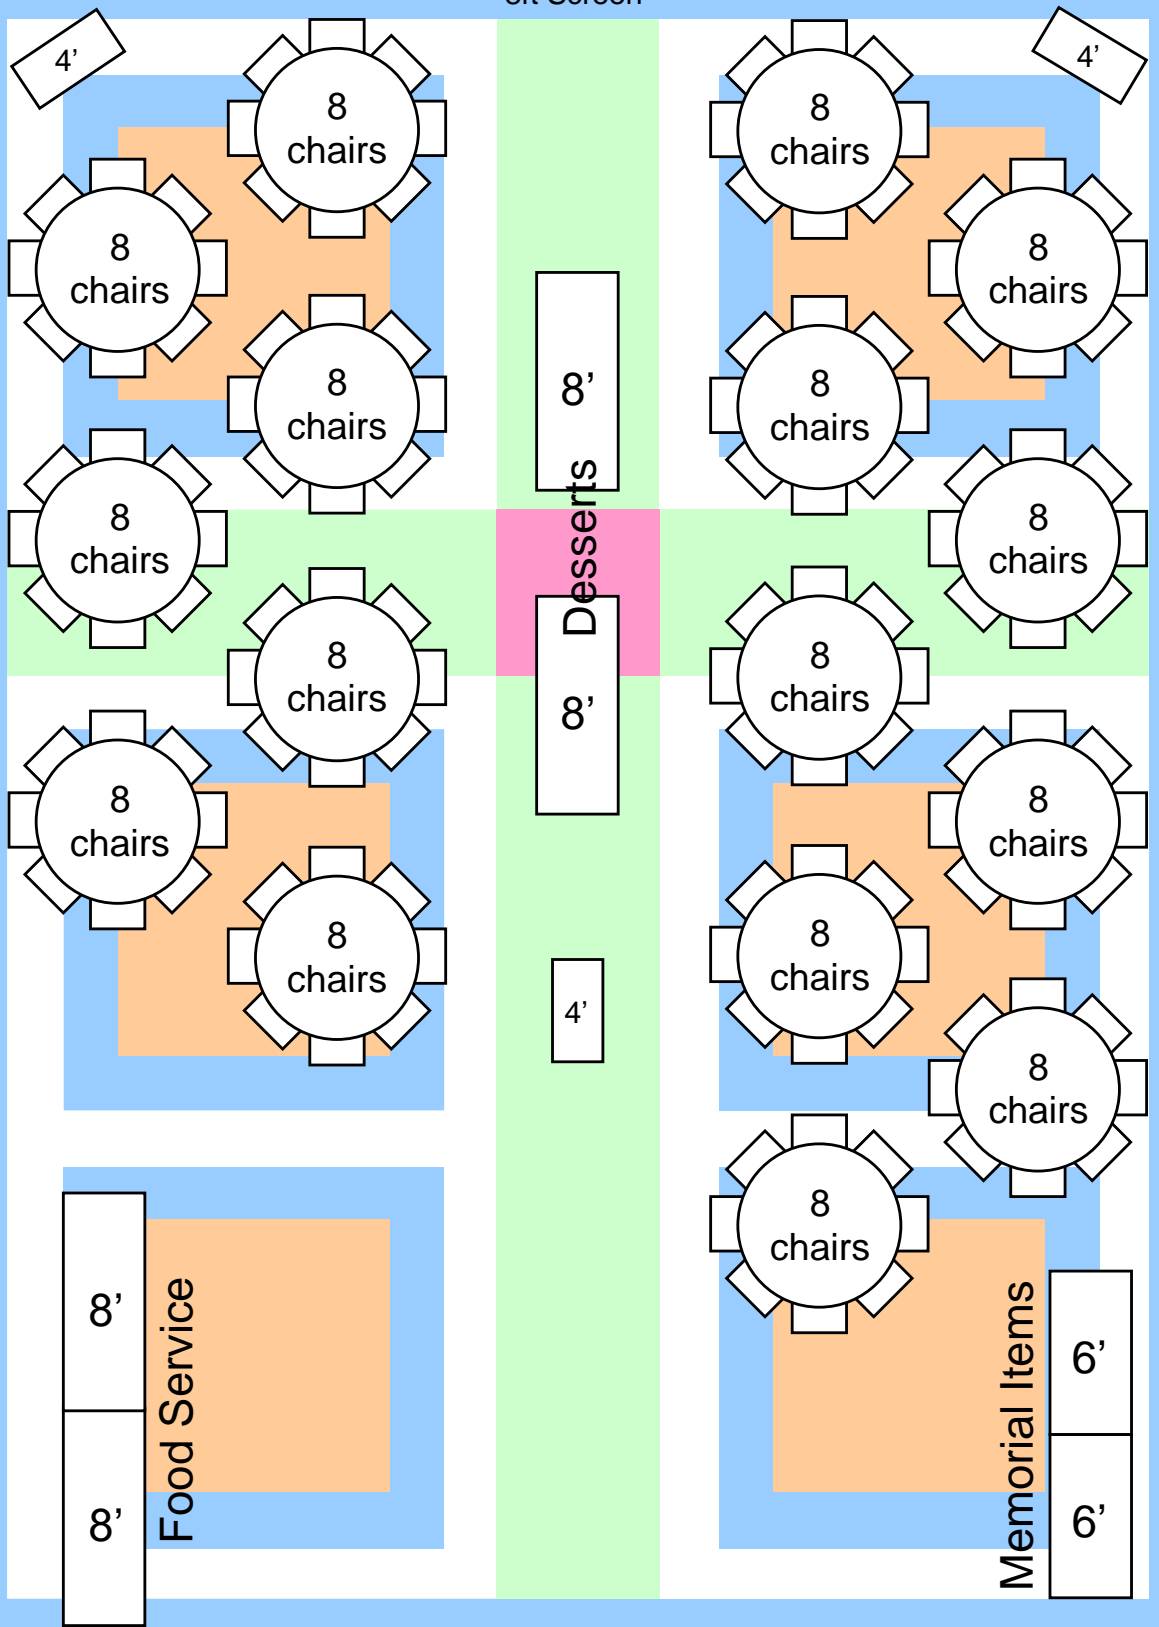

Memorial Reception – April 21, 2016 (128)

8ft Screen

Exit

Kitchen

Entrance

Restrooms