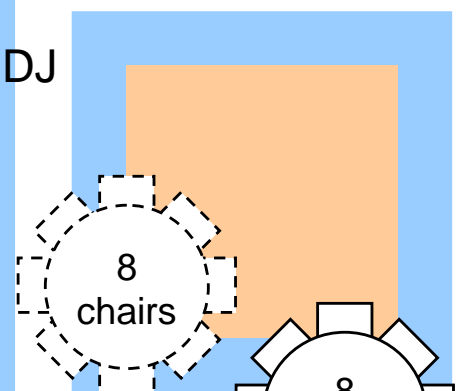

Sweet-16 Birthday Party – February 29, 2020 (170)

Exit

Photo Booth
10x10

Cake

6'

Desserts

6'

Donut Wall

Gifts

8'

Sign-in

6'

Kitchen/Food/Beverages

Entrance

Restrooms