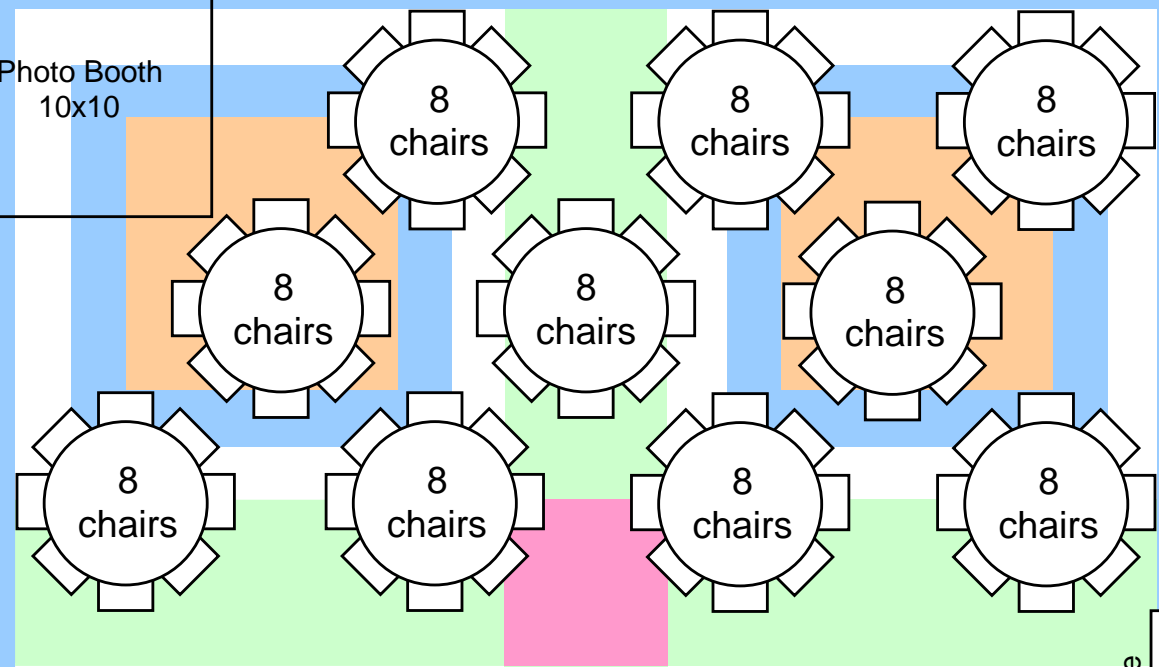

Sweet-16 Birthday Party – February 29, 2020 (170)

Exit

Photo Booth
10x10

Cake

6'

Desserts

6'

Donut Wall

Gifts

8'

Sign-in

6'

Kitchen/Food/Beverages

Entrance

Restrooms