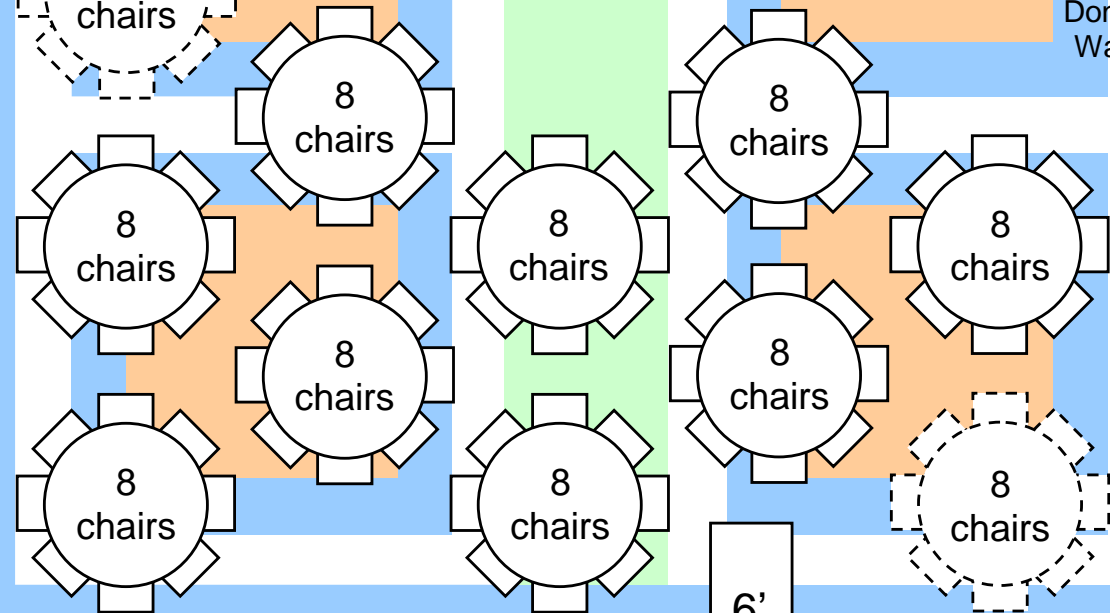

Sweet-16 Birthday Party – February 29, 2020 (170)

Exit

Photo Booth
10x10

Cake

6'

Desserts

6'

Donut Wall

Gifts

8'

Sign-in

6'

Kitchen/Food/Beverages

Entrance

Restrooms