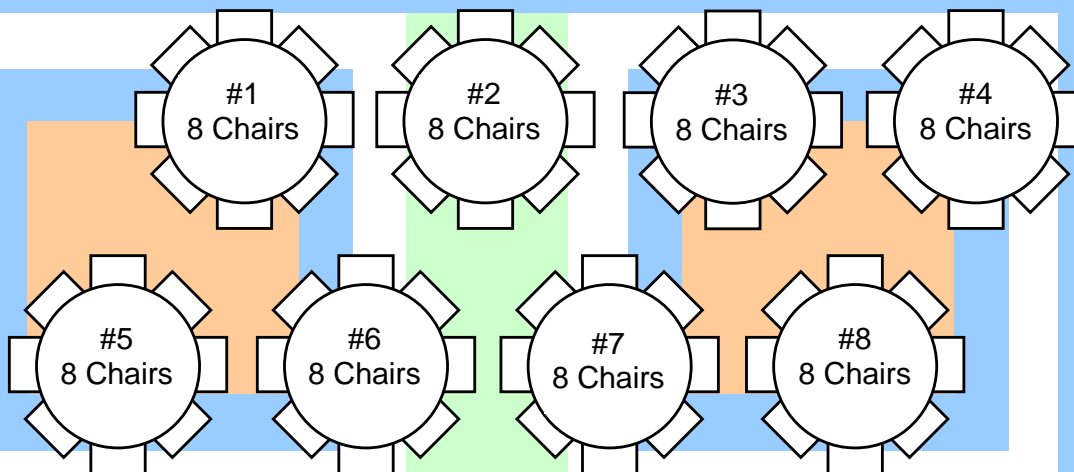

Sweet-16 Birthday Party – April 18, 2020

Exit

DJ

Cake

6'

Gifts

6'

Food Service

Sign-In

Kitchen/Beverages

Entrance

Restrooms