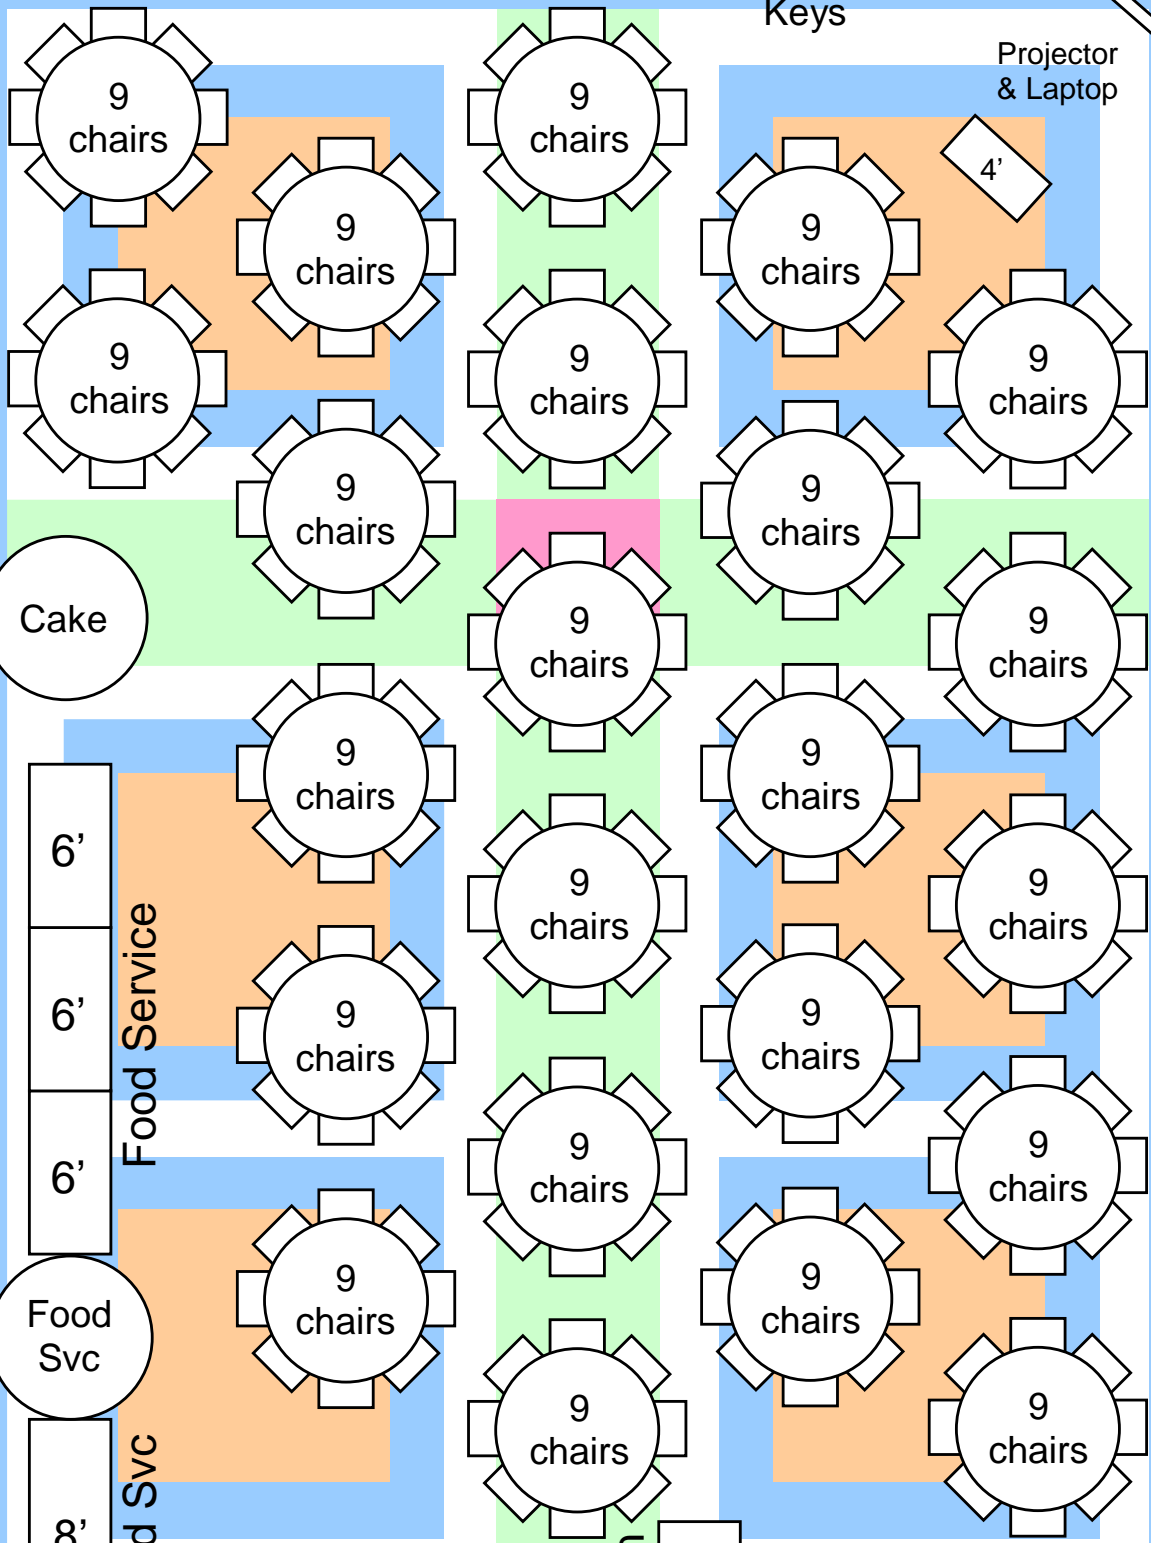

Wedding Anniversary – October 11, 2014 (216)

K. Brown

Keys

Exit

Projector & Laptop

4'

Cake

6'

6'

6'

Food Svc

8'

Food Service

Sign-in

6'

Kitchen/Beverages

Entrance

Restrooms