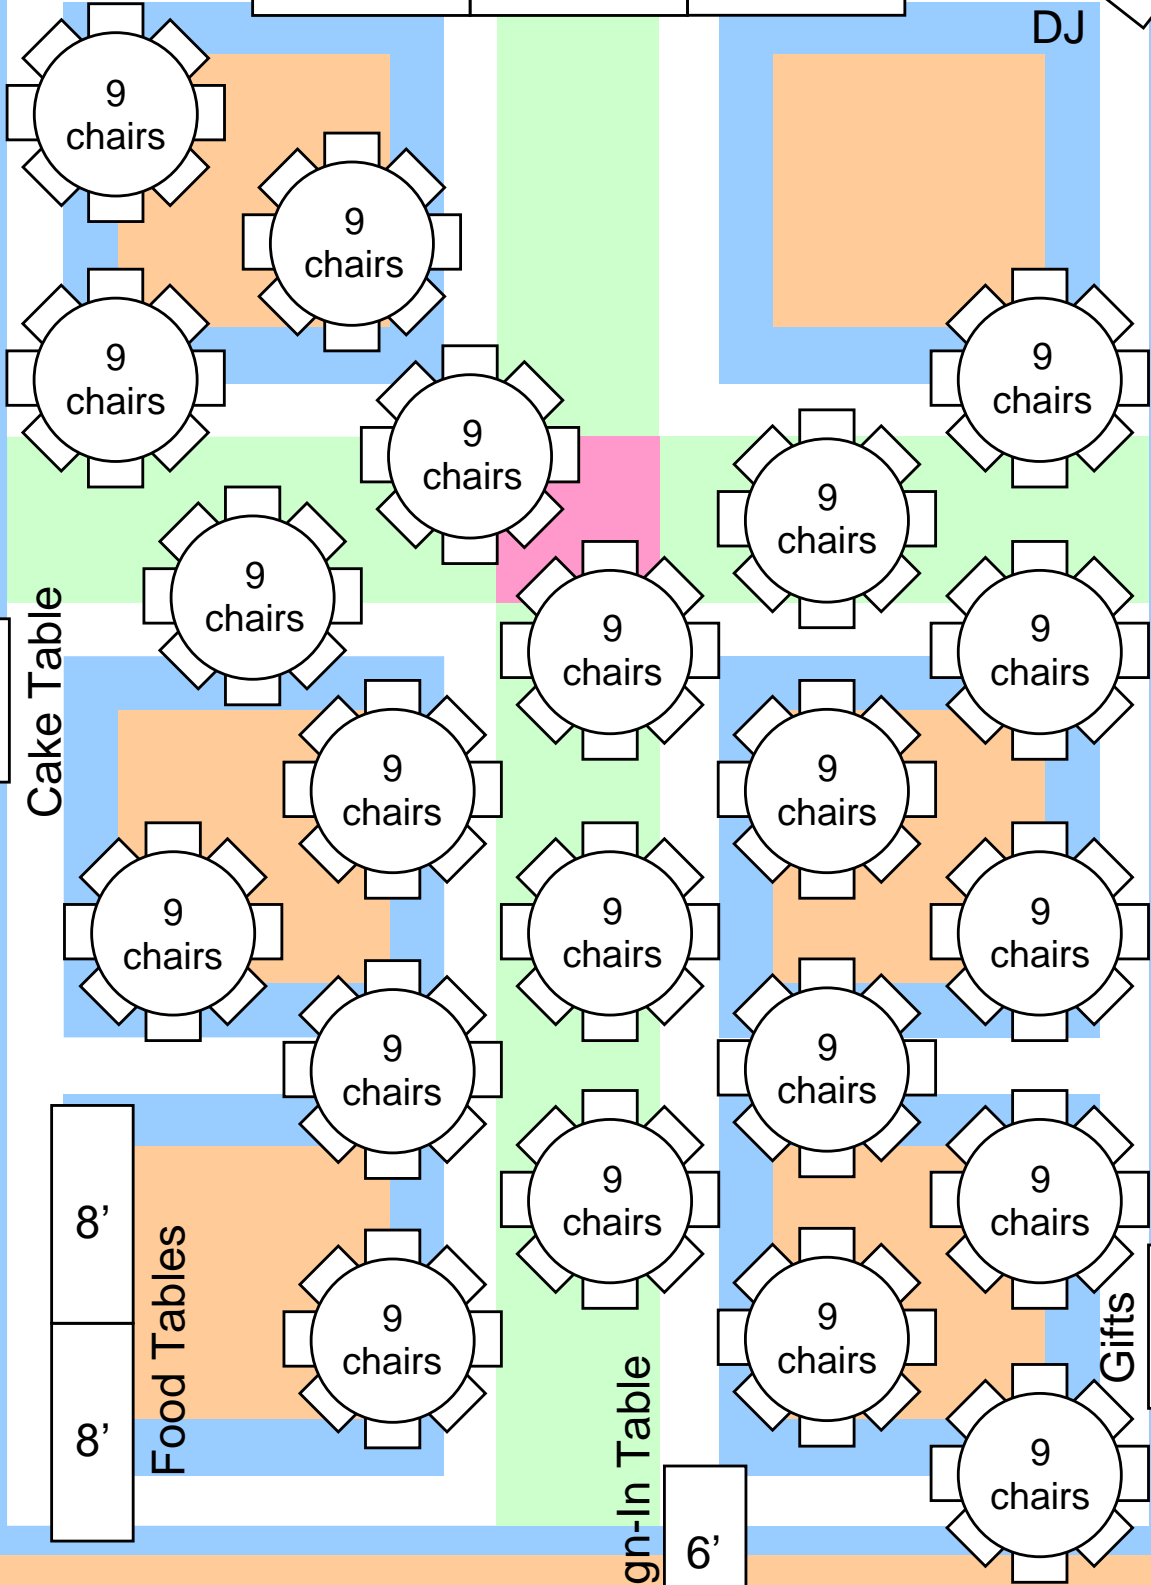

Wedding Reception – June 29, 2013 (180)

Exit

DJ

Cake Table

6'

Food Tables

Sign-In Table

6'

Gifts

6'

Kitchen/Drinks

Entrance

Restrooms